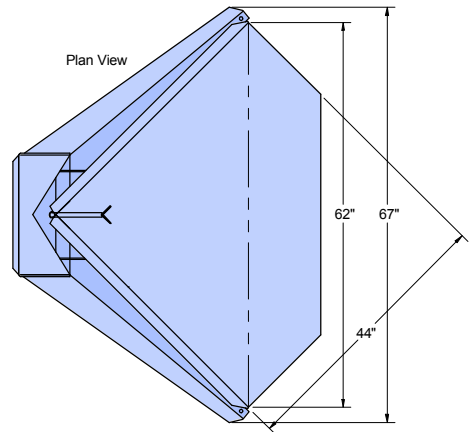

GAYLORD TILTER

Standard Features:

- Ground entry loading
- 3-position hand lever control
- Auto or manual tilt
- Flow control to adjust down cycle speed
- 44" x 44" 10ga steel deck
- Heavy duty frame
- 1" flanged pivot bearings
- Adjustable height vacuum wand holder

Optional Features:

- Foot control valve
- Plunger style inline valve
- Pneumatic vibrator w/ controls
- Safety ratchet
- Full tilt indicator switch & light
- Tilt table caster frame
- Custom options & sizes available
- Heavy Duty applications

Model No.	Description	Initial Lift
BT-1000	Ground Entry Tilter	1000lbs @ 80psi
BT-1600	HD Ground Entry Tilter	1600lbs @ 80psi

European Office TSM Ard Easmuinn, Dundalk, Co. Louth, Ireland Tel: +353-42-9335560 Fax: +353-42-9334422 General Info: Info@tsm-controls.com Sales: sales@tsm-controls.com Support: service@tsm-controls.com	North America Regional Offices TSM Inc. 1505 Johnson Ferry Road Marietta, GA 30062, USA Tel: (770)886-6630 Fax: (770)886-2395 General Info: Info@us.tsm-controls.com Sales: sales@us.tsm-controls.com Support: service@us.tsm-controls.com	Asia-Pacific Regional Office TSM Taiwan Siangshang Street Taichung City, Taiwan Tel: +886-4-24728185 Fax: +886-4-24728180 General Info: info@tsm-controls.com.tw Sales: sales@tsm-controls.com.tw Support: service@tsm-controls.com.tw	China Regional Office TSM China Room 2423, IPC Center, No. 983 East HuangPu AVE, HuangPu District GuangZhou City 510000, China Tel: +86-20-86266016 Fax: +86-20-86266015 General Info: china@tsm-controls.com Sales: china@tsm-controls.com Support: china@tsm-controls.com