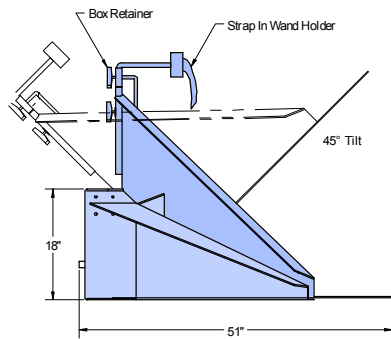

The Gaylord Tilter is designed to increase the efficiency of vacuum unloading Gaylords or other containers. The automatic tilting feature allows for the smooth and continuous flow of material to the vacuum wand with little or no assistance from your operator.

This unit will lift up to 1000 lbs at 80psi. However, the initial tilt weight can be set as required using the adjustable regulator.

GAYLORD TILTER

Standard Features:

- Ground entry loading
- 3-position hand lever control
- Auto or manual tilt
- Flow control to adjust down cycle speed
- 44" x 44" 10ga steel deck
- Heavy duty frame
- 1" flanged pivot bearings
- Adjustable height vacuum wand holder

Optional Features:

- Foot control valve
- Plunger style inline valve
- Pneumatic vibrator w/ controls
- Safety ratchet
- Full tilt indicator switch & light
- Tilt table caster frame
- Custom options & sizes available
- Heavy Duty applications