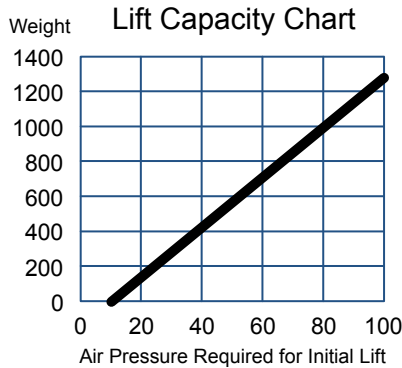

GAYLORD TILTER

Standard Features:

- Ground entry loading
- 3-position hand lever control
- Auto or manual tilt
- Flow control to adjust down cycle speed
- 44" x 44" 10ga steel deck
- Heavy duty frame
- 1" flanged pivot bearings
- Adjustable height vacuum wand holder

Optional Features:

- Foot control valve
- Plunger style inline valve
- Pneumatic vibrator w/ controls
- Safety ratchet
- Full tilt indicator switch & light
- Tilt table caster frame
- Custom options & sizes available
- Heavy Duty applications

Model No.	Description	Initial Lift
BT-1000	Ground Entry Tilter	1000lbs @ 80psi
BT-1600	HD Ground Entry Tilter	1600lbs @ 80psi

European Office TSM Ard Easmuinn, Dundalk, Co. Louth, Ireland Tel: +353-42-9335560 Fax: +353-42-9334422 General Info: Info@tsm-controls.com Sales: sales@tsm-controls.com Support: service@tsm-controls.com	North America Regional Offices TSM Inc. 1505 Johnson Ferry Road Marietta, GA 30062, USA Tel: (770)886-6630 Fax: (770)886-2395 General Info: Info@us.tsm-controls.com Sales: sales@us.tsm-controls.com Support: service@us.tsm-controls.com	Asia-Pacific Regional Office TSM Taiwan Siangshang Street Taichung City, Taiwan Tel: +886-4-24728185 Fax: +886-4-24728180 General Info: info@tsm-controls.com.tw Sales: sales@tsm-controls.com.tw Support: service@tsm-controls.com.tw	China Regional Office TSM China Room 2423, IPC Center, No. 983 East HuangPu AVE, HuangPu District GuangZhou City 510000, China Tel: +86-20-86266016 Fax: +86-20-86266015 General Info: china@tsm-controls.com Sales: china@tsm-controls.com Support: china@tsm-controls.com