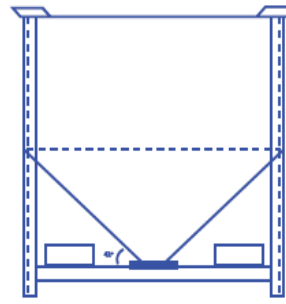

## Standard Features:

- Heavy Duty Steel Construction
- 44" x 44" foot print
- Open top
- Stacking pads
- 45 or 60 degree hoppers available
- 4" slide gate on 45 degree hopper
- 6" slide gate on 60 degree hopper
- Forklift pockets, 2-way

Bin with 60 deg hopper

Bin with 45 deg hopper

Model No.	Hopper Angle	Capacity (level full)	Dimensions
MSB-20-45	45 deg	20cf	44" x 44" x 32"
MSB-30-45	45 deg	30cf	44" x 44" x 42"
MSB-40-45	45 deg	40cf	44" x 44" x 52"
MSB-50-45	45 deg	50cf	44" x 44" x 62"
MSB-60-45	45 deg	60cf	44" x 44" x 72"
MSB-25-60	60 deg	24cf	44" x 44" x 46"
MSB-35-60	60 deg	36cf	44" x 44" x 56"
MSB-45-60	60 deg	43cf	44" x 44" x 64"
MSB-55-60	60 deg	54cf	44" x 44" x 74"
MSB-65-60	60 deg	63cf	44" x 44" x 84"