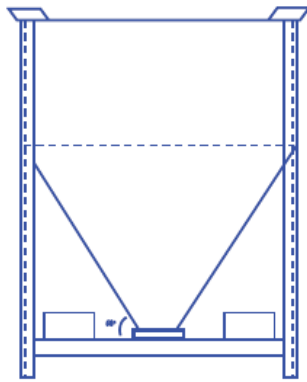

MOBILE STORAGE BINS

Standard Features:

- Heavy Duty Steel Construction
- 44" x 44" foot print
- Open top
- Stacking pads
- 45 or 60 degree hoppers available
- 4" slide gate on 45 degree hopper
- 6" slide gate on 60 degree hopper
- Forklift pockets, 2-way

Optional Features:

- 304SS construction
- 50 / 50 hinged lid
- 1/3 hinged lid w/ loader pattern
- Vacuum wand ports
- Vacuum boxes w/ probes
- Various slide gates
- Casters
- View windows
- Pallet jack entries

Bin with 60 deg hopper