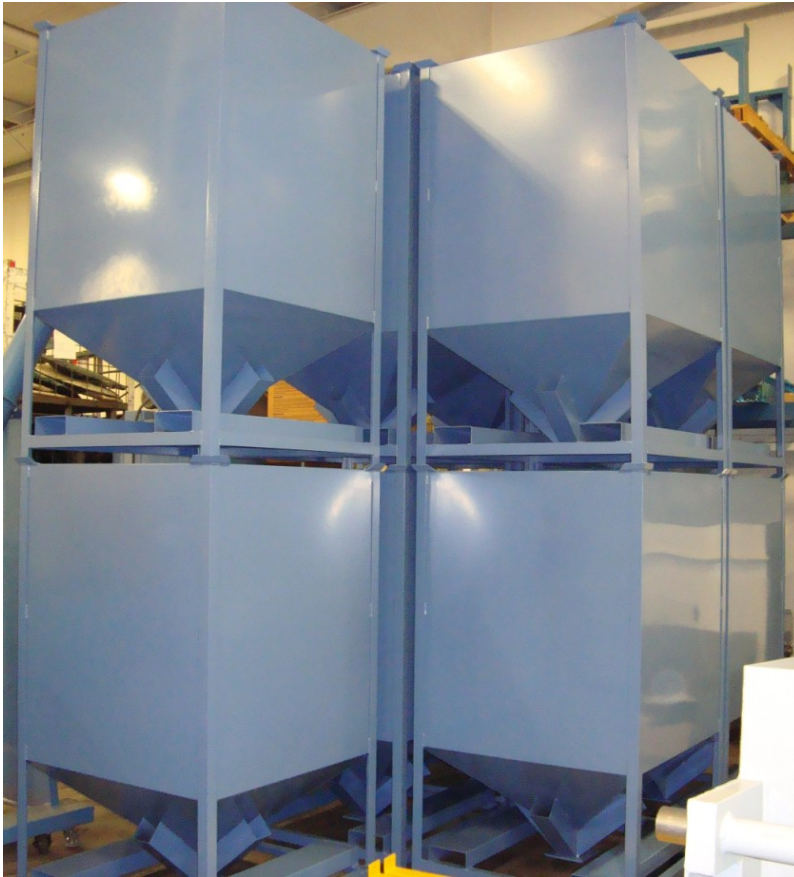

## Features

- Heavy Duty Steel Construction
- 10-60 Cubic Feet Capacity
- 44" x 44" Foot Print
- Stacking Pads
- 45 or 60 Degree Hopper
- Manual Slide Gate
- Forklift Pockets
- Many Options to Fit Your Process Requirements

**Mobile Storage Bins** are an economical reusable storage solution for almost any material handling system. They can greatly reduce floor space, waste and handling costs over the life of the bin compared to alternative containers.

Ranging in sizes from 10 cubic feet to 60 cubic feet, TSM has capacities and options that will provide more efficient material handling solutions throughout your operations.

For short term material storage to point-of-use processing, portable storage bins are a rugged and economical solution.

## Standard Features:

- Heavy Duty Steel Construction
- 44" x 44" foot print
- Open top
- Stacking pads
- 45 or 60 degree hoppers available
- 4" slide gate on 45 degree hopper
- 6" slide gate on 60 degree hopper
- Forklift pockets, 2-way